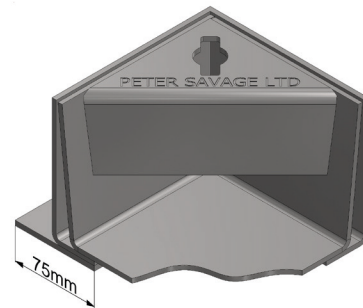

PS3700
Single Recessed Tray Type Cover & Frame
FACTA Class D

Section through detail.

Single recessed tray type cover and frame. Designed to be infilled with C25 concrete to achieve full loading. Recessed lids are designed for either full concrete infill or concrete infill with upto a 15 mm tile floor finish and are unsealed as standard. All products are manufactured under an ISO 9001 Quality system. This product is hot dip galvanised to BS EN ISO 1461 as standard.

Standard Sizes

Clear Opening (mm)	Suffix	Clear Opening (mm)	Suffix
300 x 300	A	750 x 750	F
450 x 450	B	900 x 600	G
600 x 450	C	900 x 750	H
600 x 600	D	900 x 900	J
750 x 600	E	1000 x 1000	K

Non-standard sizes available

Specification/Ordering:

Please choose the required product code, size suffix and any extras i.e. PS3750V Stainless304/Unsealed

PS3750
Twin Recessed Tray Type Cover & Frame
FACTA Class D

Section through detail. Corner Detail

Twin recessed tray type cover and frame. Designed to be infilled with C25 concrete to achieve full loading. Recessed lids are designed for either full concrete infill or concrete infill with upto a 15 mm tile floor finish and are unsealed as standard. PS3750 units are fitted with a centre removable beam. All products are manufactured under an ISO 9001 Quality system. This product is hot dip galvanised to BS EN ISO 1461 as standard.