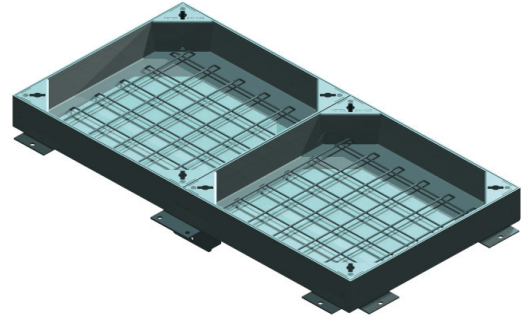

PS3700
Single Recessed Tray Type Cover & Frame
FACTA Class D

Section through detail.

Single recessed tray type cover and frame. Designed to be infilled with C25 concrete to achieve full loading. Recessed lids are designed for either full concrete infill or concrete infill with upto a 15 mm tile floor finish and are unsealed as standard. All products are manufactured under an ISO 9001 Quality system. This product is hot dip galvanised to BS EN ISO 1461 as standard.

Standard Sizes

Clear Opening (mm)	Suffix	Clear Opening (mm)	Suffix
300 x 300	A	750 x 750	F
450 x 450	B	900 x 600	G
600 x 450	C	900 x 750	H
600 x 600	D	900 x 900	J
750 x 600	E	1000 x 1000	K

Non-standard sizes available

Specification/Ordering:

Please choose the required product code, size suffix and any extras i.e. PS3750V Stainless304/Unsealed

PS3750
Twin Recessed Tray Type Cover & Frame
FACTA Class D

Section through detail. Corner Detail

Twin recessed tray type cover and frame. Designed to be infilled with C25 concrete to achieve full loading. Recessed lids are designed for either full concrete infill or concrete infill with upto a 15 mm tile floor finish and are unsealed as standard. PS3750 units are fitted with a centre removable beam. All products are manufactured under an ISO 9001 Quality system. This product is hot dip galvanised to BS EN ISO 1461 as standard.