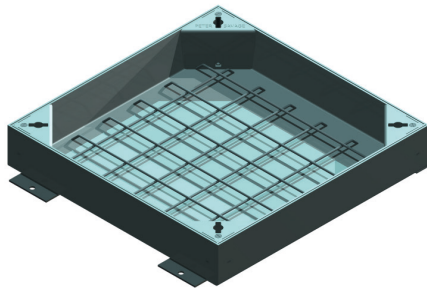

PS3700
Single Recessed Tray Type Cover & Frame
FACTA Class D

Section through detail.

Single recessed tray type cover and frame. Designed to be infilled with C25 concrete to achieve full loading. Recessed lids are designed for either full concrete infill or concrete infill with upto a 15 mm tile floor finish and are unsealed as standard. All products are manufactured under an ISO 9001 Quality system. This product is hot dip galvanised to BS EN ISO 1461 as standard.

Options:

- Stainless Steel Grade 304 Edging
- Stainless Steel Grade 316 Edging
- Locking - Stainless Steel Screws (Slot, Allen, or Hex Pin Head)
- Single Polyethylene Seal
- Double Polyethylene Seal
- Badged i.e. Water, Gas

Specification/Ordering:

Please choose the required product code, size suffix and any extras i.e. PS3750V Stainless304/Unsealed

PS3750
Twin Recessed Tray Type Cover & Frame
FACTA Class D

Section through detail. Corner Detail

Twin recessed tray type cover and frame. Designed to be infilled with C25 concrete to achieve full loading. Recessed lids are designed for either full concrete infill or concrete infill with upto a 15 mm tile floor finish and are unsealed as standard. PS3750 units are fitted with a centre removable beam. All products are manufactured under an ISO 9001 Quality system. This product is hot dip galvanised to BS EN ISO 1461 as standard.