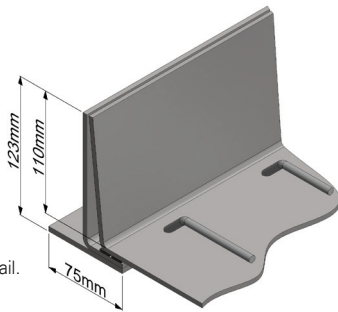

PS3700
Single Recessed Tray Type Cover & Frame
FACTA Class D

Section through detail.

Single recessed tray type cover and frame. Designed to be infilled with C25 concrete to achieve full loading. Recessed lids are designed for either full concrete infill or concrete infill with upto a 15 mm tile floor finish and are unsealed as standard. All products are manufactured under an ISO 9001 Quality system. This product is hot dip galvanised to BS EN ISO 1461 as standard.

Options:

- Stainless Steel Grade 304 Edging
- Stainless Steel Grade 316 Edging
- Locking - Stainless Steel Screws (Slot, Allen, or Hex Pin Head)
- Single Polyethylene Seal
- Double Polyethylene Seal
- Badged i.e. Water, Gas

Twin recessed tray type cover and frame. Designed to be infilled with C25 concrete to achieve full loading. Recessed lids are designed for either full concrete infill or concrete infill with upto a 15 mm tile floor finish and are unsealed as standard. PS3750 units are fitted with a centre removable beam. All products are manufactured under an ISO 9001 Quality system. This product is hot dip galvanised to BS EN ISO 1461 as standard.

Standard Sizes

Clear Opening (mm)	Suffix	Clear Opening (mm)	Suffix
1200 x 600	L	1500 x 900	R
1200 x 750	M	1800 x 600	T
1200 x 900	N	1800 x 750	V
1500 x 600	P	1800 x 900	W
1500 x 750	Q		

Non-standard sizes available